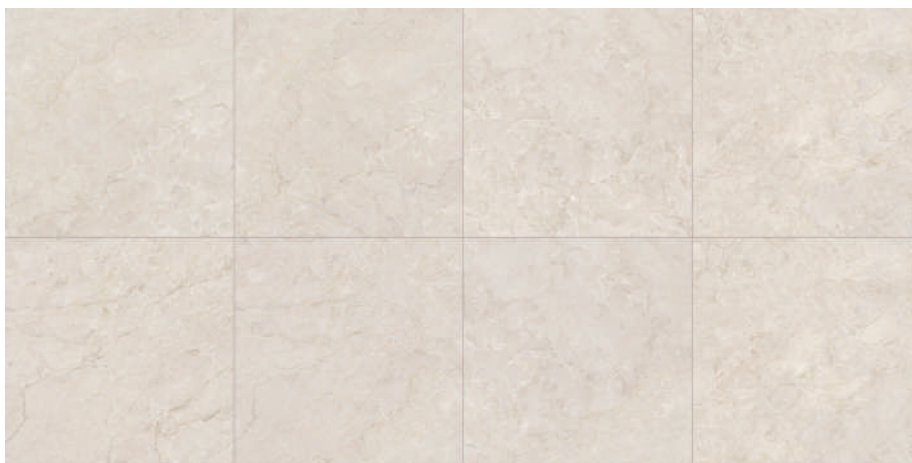

Todas variações visuais