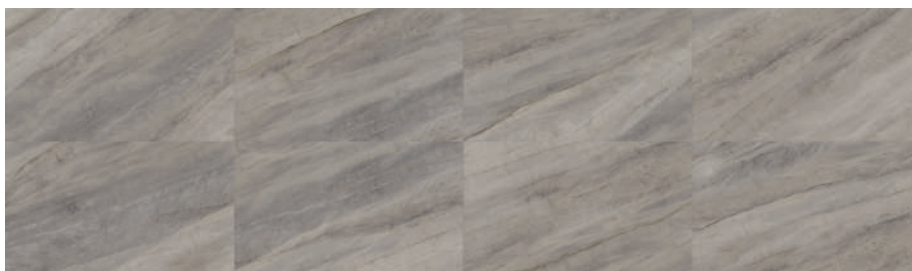

Todas variações visuais

Premium