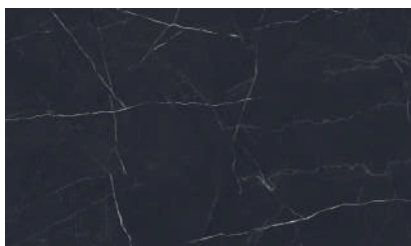

Royal Black

Coleção Marmo | Marmo Collection

61 x 106,5cm | 25 x 45" | V2 | 8mm
Local 2 | Polido | *Polished*